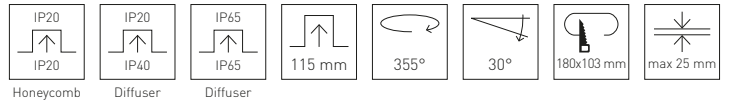

DOWNITO® 70 DEEP

MEASURES MEDIDAS

Room Mate Hotel,
Barcelona, Spain