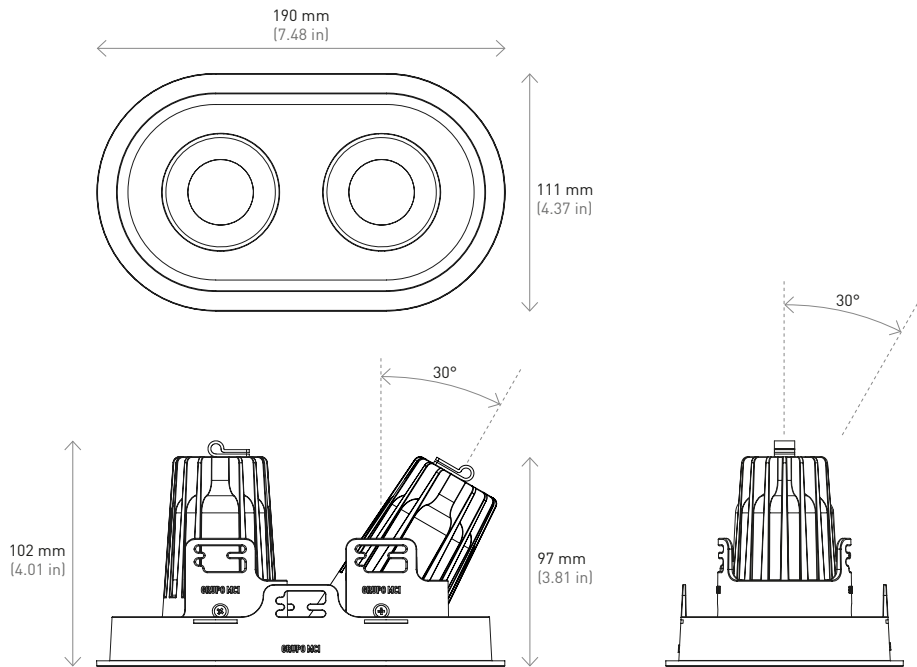

DOWNITO® 70 DEEP

MEASURES MEDIDAS

Room Mate Hotel,
Barcelona, Spain