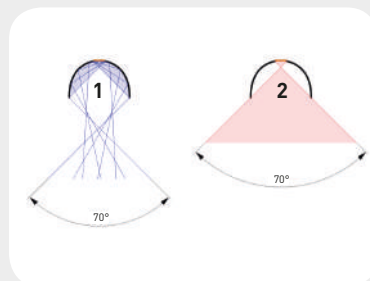

Reflected light (1) + Direct light (2) = **MATCH**
CONCLUSION:
There is no residual light and maximum efficiency.

Luz reflejada (1) + Luz directa (2) = **COINCIDEN**
CONCLUSIÓN:
No hay luz residual y máxima eficiencia.

OTHER TECHNOLOGIES

Halo shapes and low efficiency
Halos y baja eficiencia