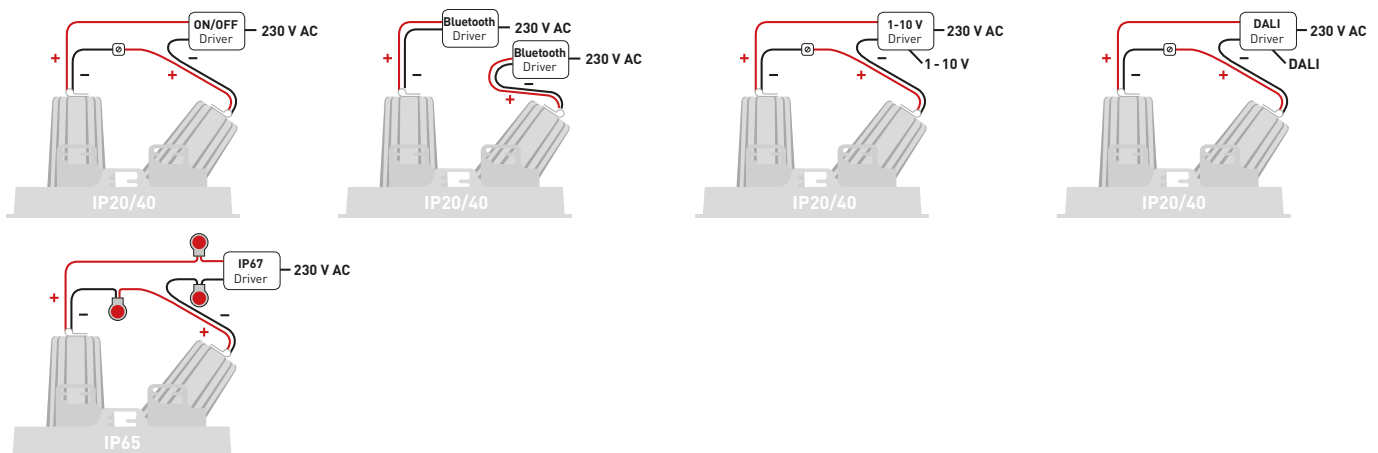

CONNECTIONS CONEXIONES