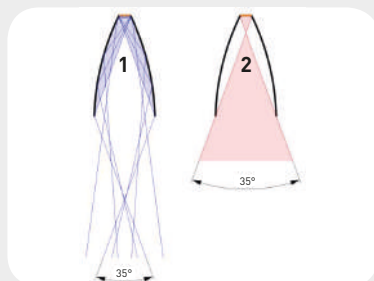

Reflected light (1) + Direct light (2) = **MATCH**
CONCLUSION:
There is no residual light and maximum efficiency.

Luz reflejada (1) + Luz directa (2) = **COINCIDEN**
CONCLUSIÓN:
No hay luz residual y máxima eficiencia.

OTHER TECHNOLOGIES

Halo shapes and low efficiency
Halos y baja eficiencia